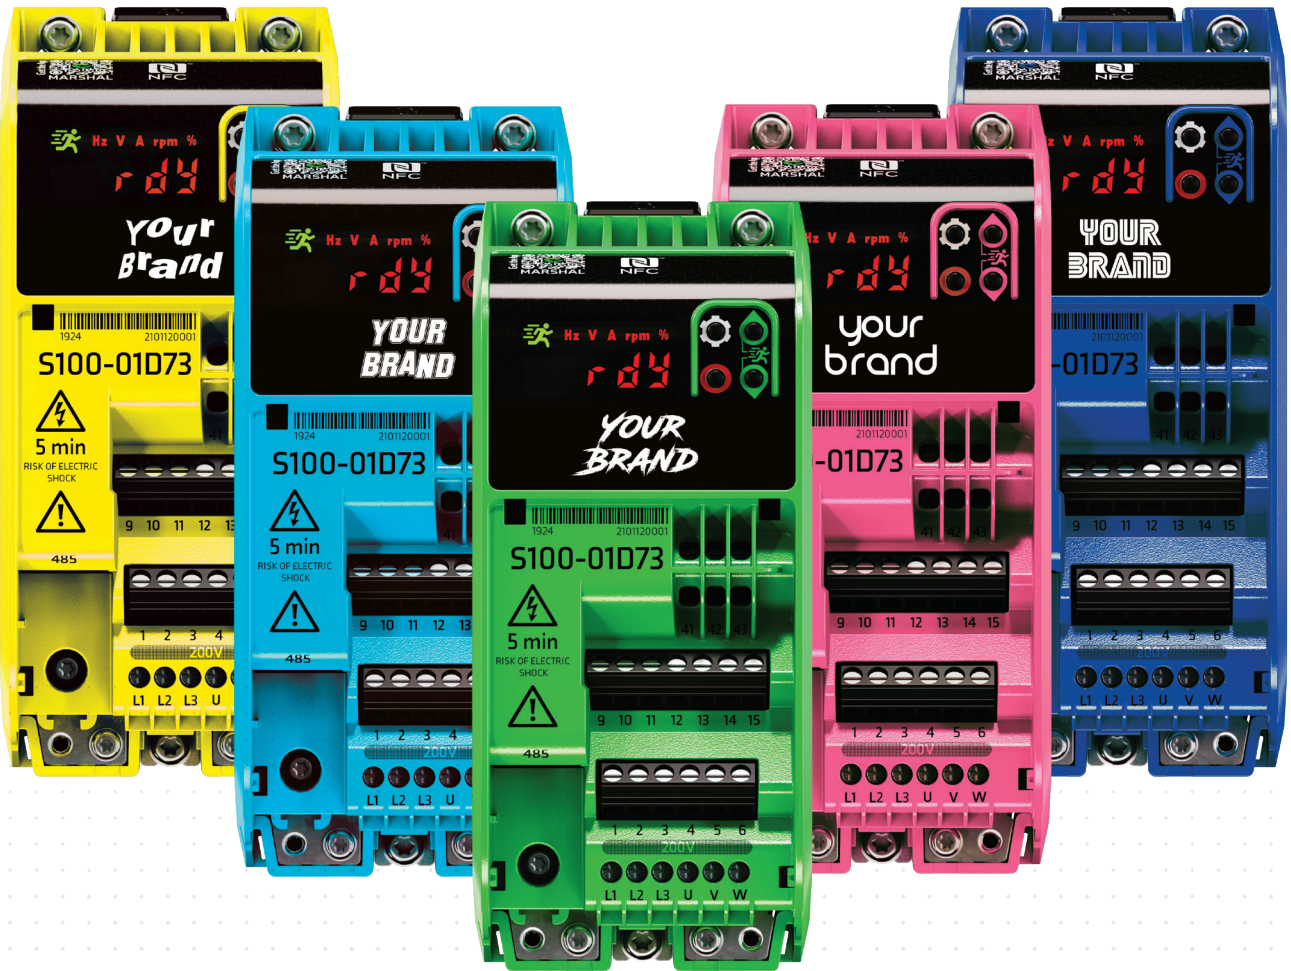

CONTROL TECHNIQUES

COMMANDER S

AC DRIVES, GENERAL PURPOSE

CUSTOMISE YOUR DRIVE

DRIVE OBSESSED

COMMANDER S

HAVE IT YOUR WAY!

Easy to install. Easy to use. **Easy to customise.**

COMMANDER S

Our new Commander S is more than just an easy to install solution for your application, we understand the importance of offering a product you can make your own.

That's why Commander S is customisable. From labelling, packaging, manuals to software, we have you covered.

PROMOTE YOUR BRAND

We know how important brand is to drive buyer confidence and engagement. The visual elements of your brand make it recognisable to your audience. As such, we offer the opportunity to have your brand logo front and centre on the Commander S display, support documentation and marketing materials.

ADD UNIQUE AESTHETIC IDENTIFIERS

With its curvature continuous blend, from top surface to the front face, Commander S radiates a unique personality. All this is achieved within a single component body. In green it really stands out when fitted in an industrial installation. You can also opt for a more subtle grey or any other colour.